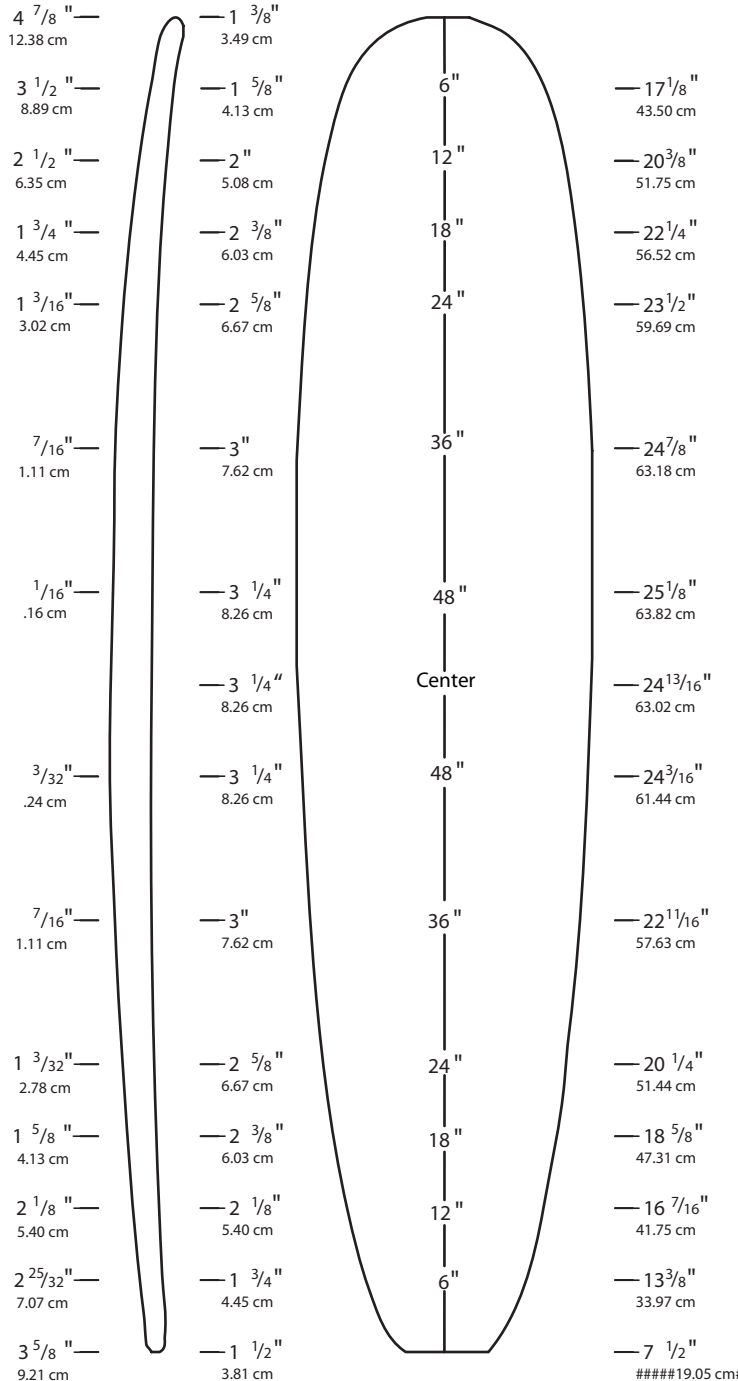

Call (310) 225-6774 or visit www.usblanks.com

9'4" B

Overall Bottom Length: 9' 4 1/4" (285.12 cm)

Tip-to-tip Deck Length: 9' 3 5/16" (282.73 cm)

Maximum Width: 25 3/16" (63.98 cm)

Maximum Thickness: 3 1/4" (8.26 cm)

Displacement: Forthcoming

History: Introduced July 2006

Rockers: Natural

Shaper's Comments: From the original 9'4" B plug, with thickness added to the tail area of the deck to make it a more shaper friendly blank, close tolerance for strength, will net 24" x 3 1/8". Bottom rockers from the previous 9'4" B will work well with this blank.