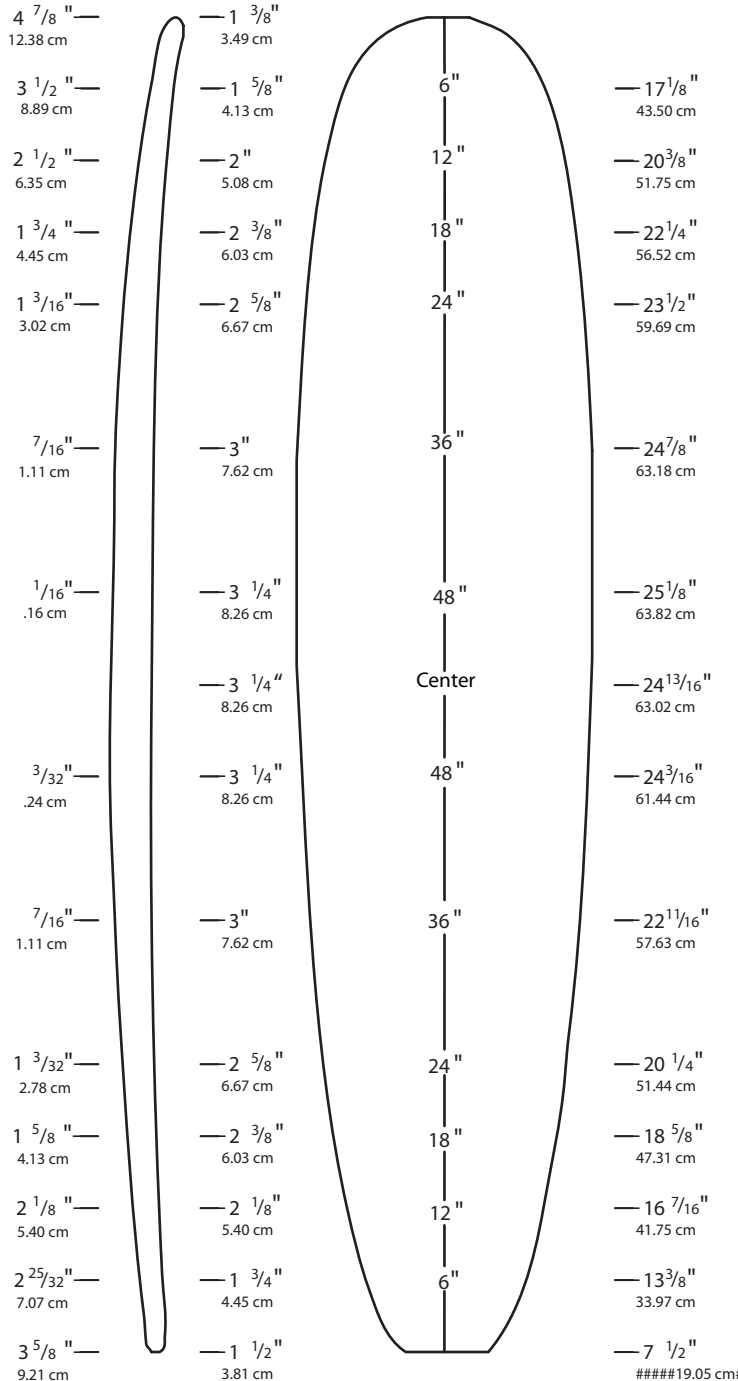

Call (310) 225-6774 or visit www.usblanks.com

9'4" B

Overall Bottom Length: 9' 4 1/4" (285.12 cm)

Tip-to-tip Deck Length: 9' 3 5/16" (282.73 cm)

Maximum Width: 25 3/16" (63.98 cm)

Maximum Thickness: 3 1/4" (8.26 cm)

Displacement: Forthcoming

History: Introduced July 2006

Rockers: Natural

Shaper's Comments: From the original 9'4" B plug, with thickness added to the tail area of the deck to make it a more shaper friendly blank, close tolerance for strength, will net 24" x 3 1/8". Bottom rockers from the previous 9'4" B will work well with this blank.

Designed and shaped by: **Bruce Jones**