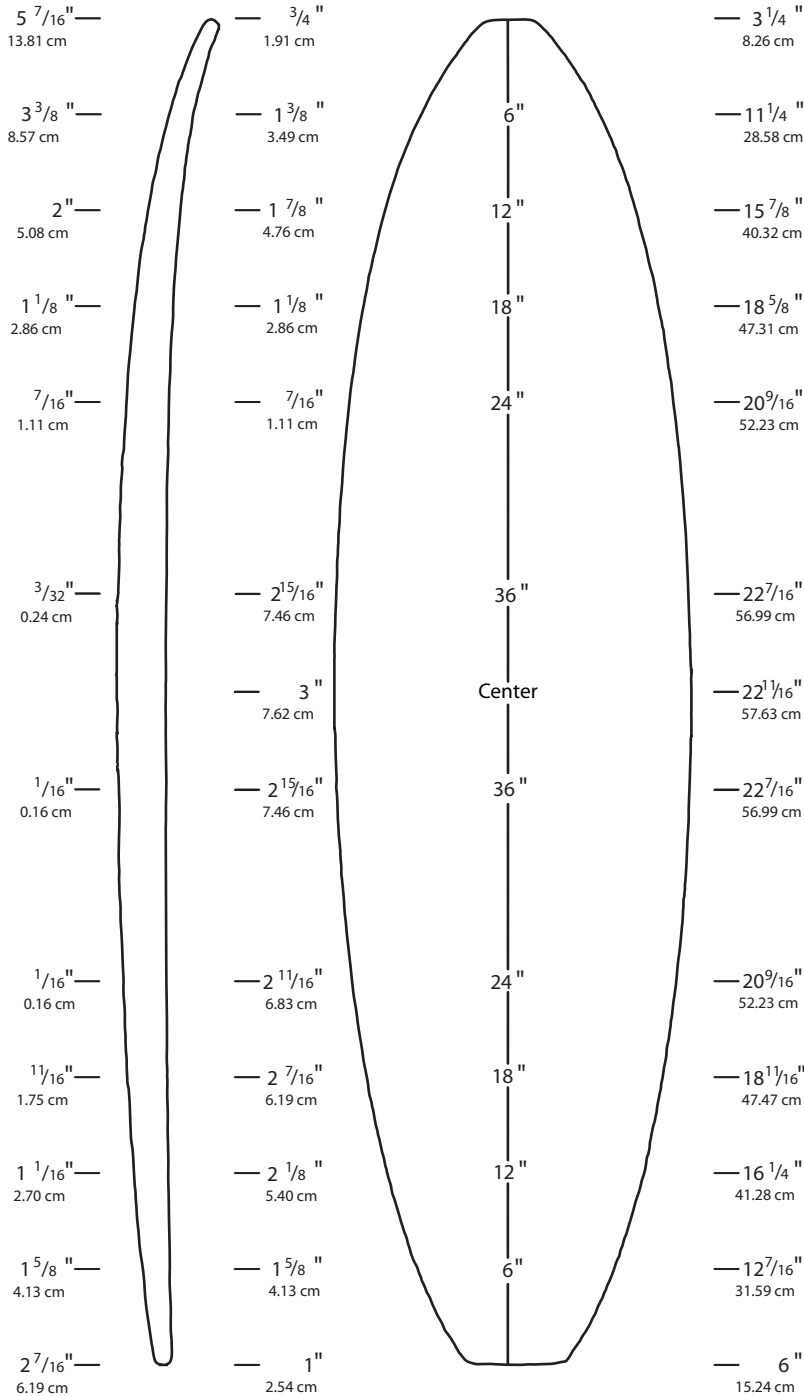

# 7'1" EA

Overall Bottom Length: 7' 1 1/8" (216.22 cm)

Tip-to-tip Deck Length: 7' 3/16" (213.84 cm)

Maximum Width: 22 11/16" (57.63 cm)

Maximum Thickness: 3" (7.62 cm)

Displacement: Forthcoming

History: Introduced July 2006

Rockers: Natural

Shaper's Comments: This is the shorter version of the 7'6" EA.